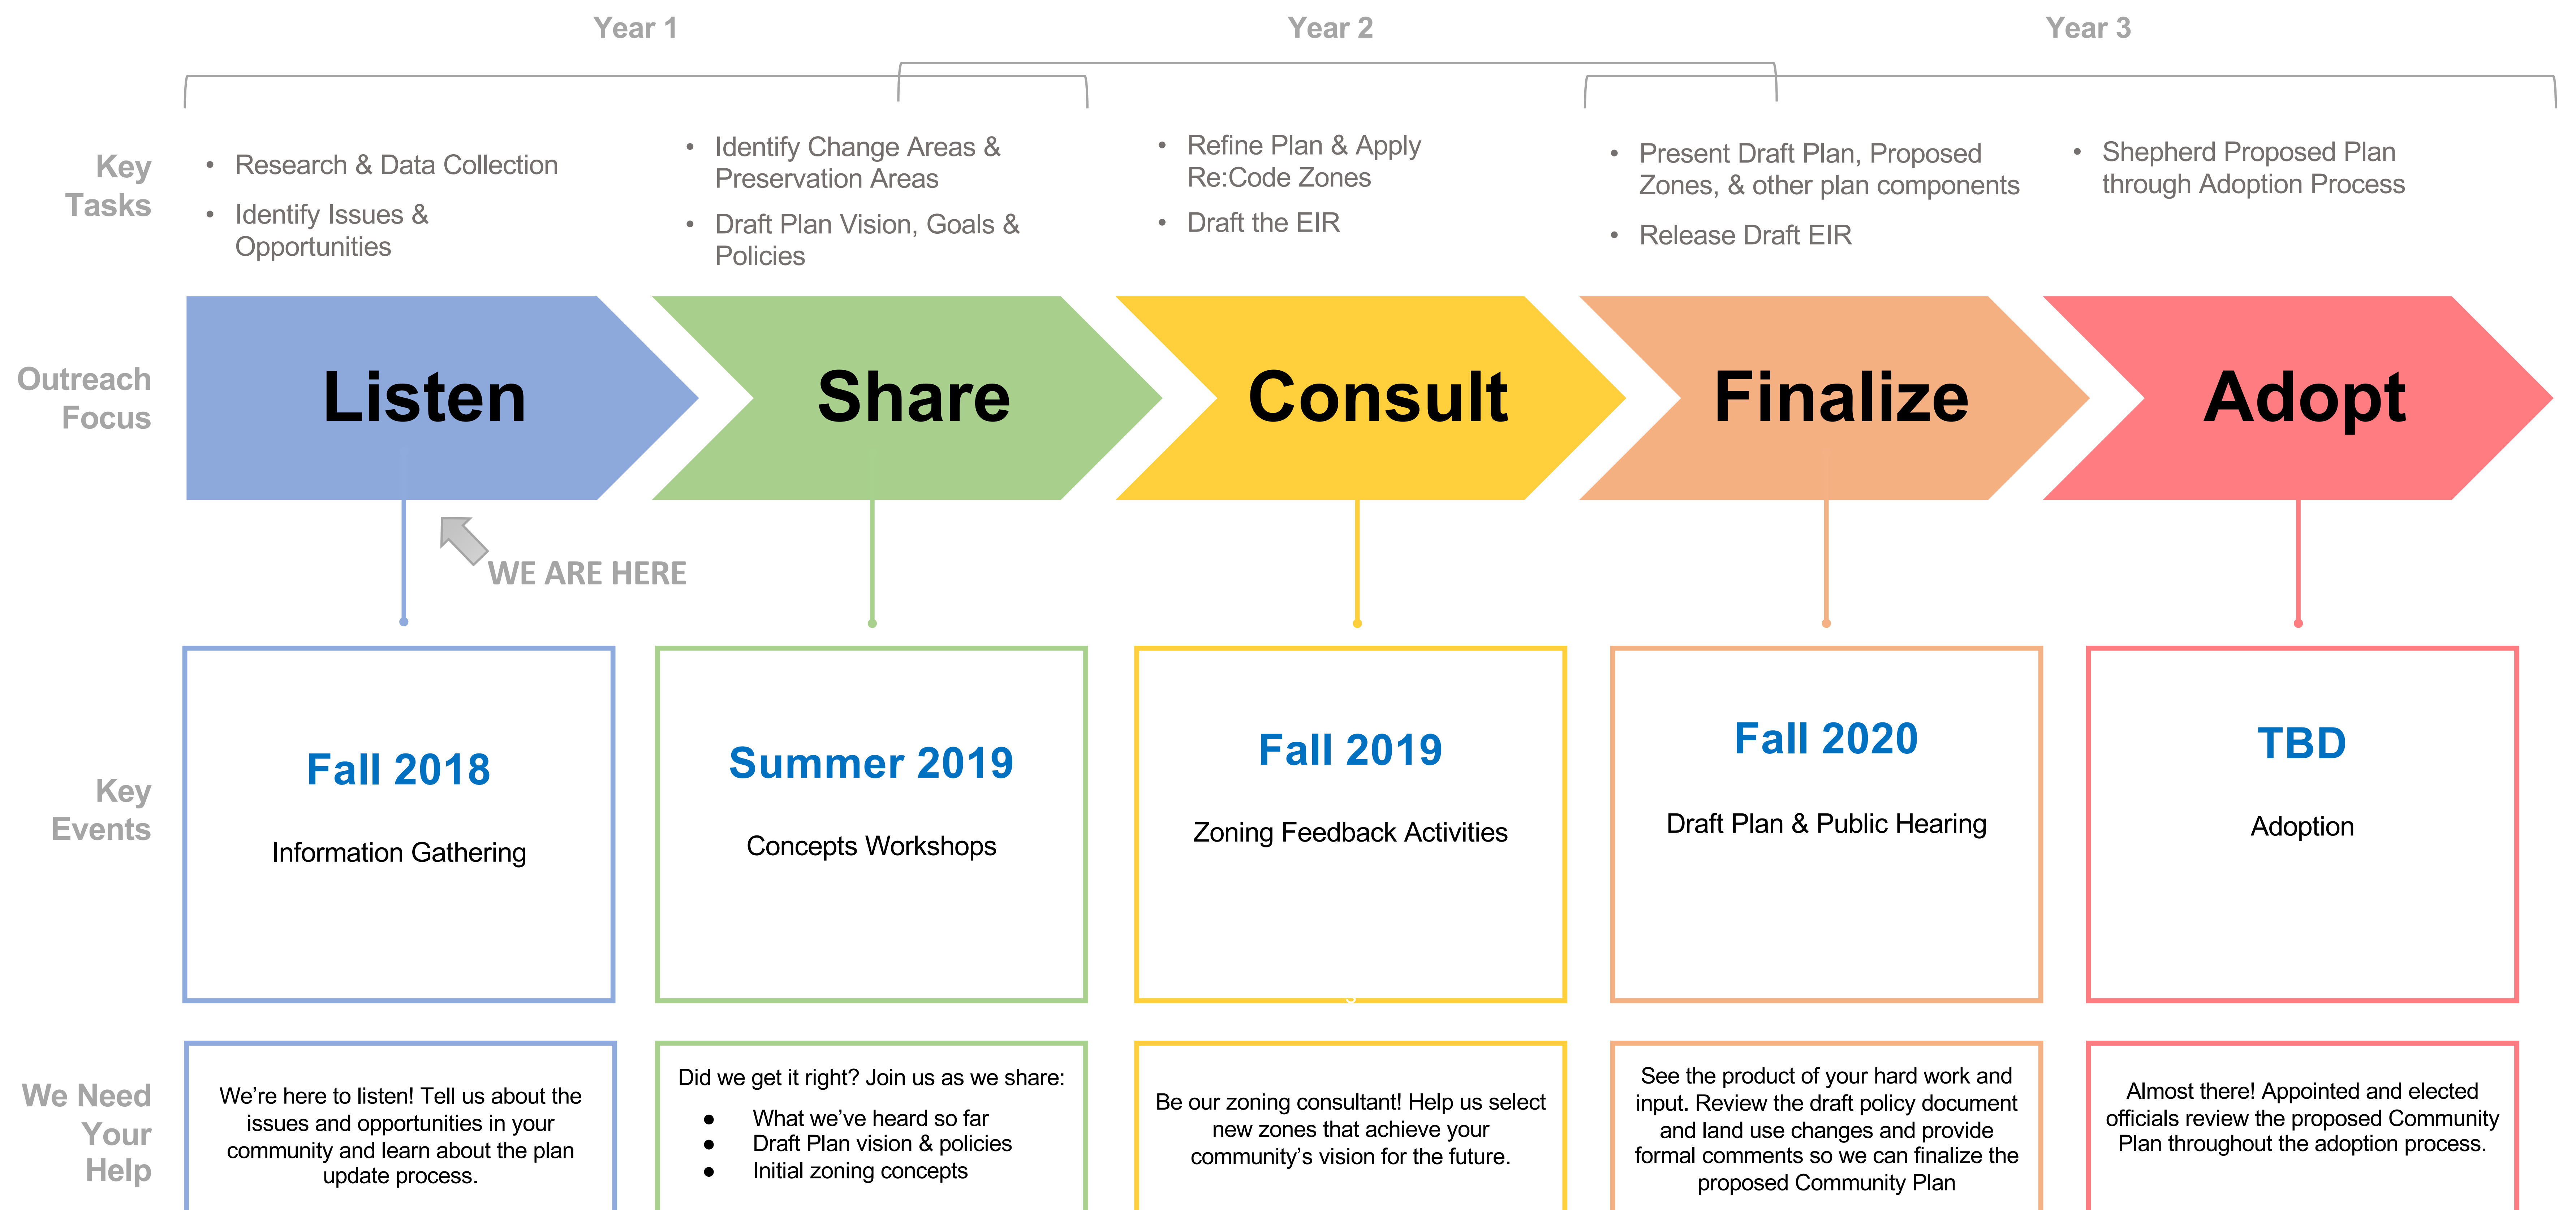

SOUTHEAST VALLEY COMMUNITY PLANS UPDATE OUTREACH PROCESS

NORTH HOLLYWOOD-VALLEY VILLAGE | VAN NUYS-NORTH SHERMAN OAKS |
SHERMAN OAKS-STUDIO CITY-TOLUCA LAKE-CAHUENGA PASS

email: planning.southeastvalley@lacity.org
website: southeastvalleyplans.org

ACTUALIZACIÓN DE LOS PLANES COMUNITARIOS DEL SURESTE DEL VALLE

PROCESO DE ALCANCE PÚBLICO

NORTH HOLLYWOOD-VALLEY VILLAGE | VAN NUYS-NORTH SHERMAN OAKS |
SHERMAN OAKS-STUDIO CITY-TOLUCA LAKE-CAHUENGA PASS

email: planning.southeastvalley@lacity.org
website: southeastvalleyplans.org